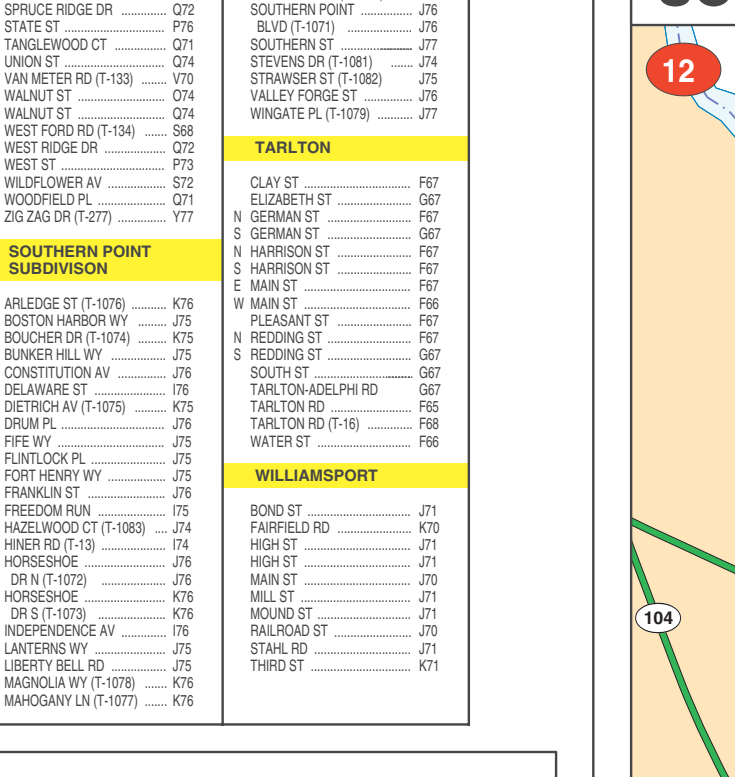

CIRCLEVILLE

DARBYVILLE

WILLIAMSPORT

ASHVILLE

NEW HOLLAND

DERBY

ORIENT

SOUTHERN POINT SUBDIVISION

TARLTON

ORIENT

CLARK'S LAKE SHORES SUBDIVISION

Pickaway County

PICKAWAY COUNTY FAIRGROUNDS