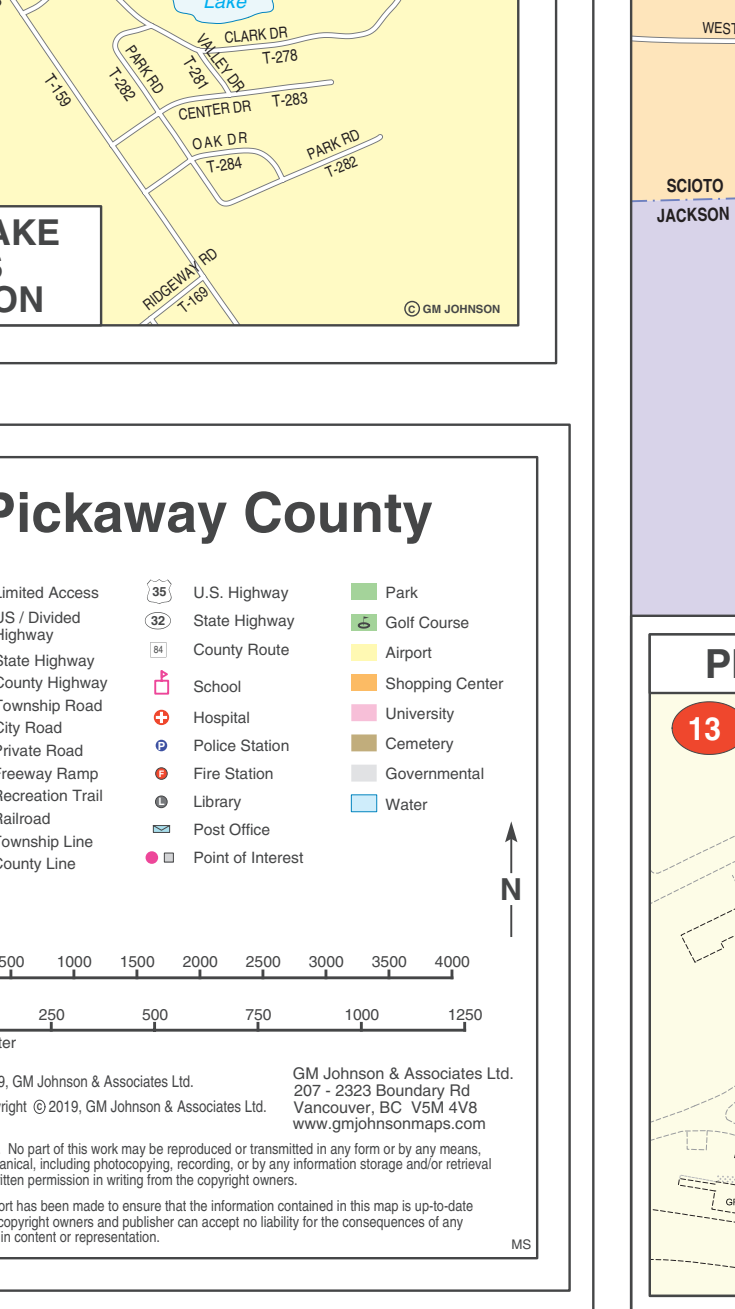

CIRCLEVILLE

DARBYVILLE

WILLIAMSPORT

ASHVILLE

NEW HOLLAND

DERBY

ORIENT

SOUTHERN POINT SUBDIVISION

TARLTON

ORIENT

CLARK'S LAKE SHORES SUBDIVISION

Pickaway County

PICKAWAY COUNTY FAIRGROUNDS